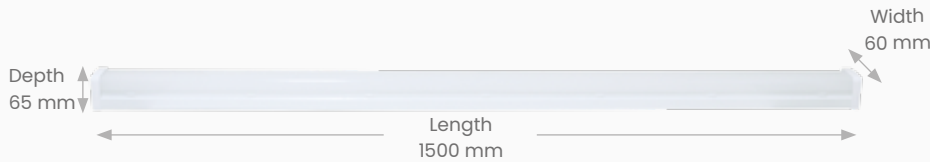

KARLIN5FTCCT

Fast click & twist connection points making installation quick and easy

APPLICATION

Commercial / Residential Interior

BEAM ANGLE 120°

CLASS Double insulated

COLOUR TEMP Tri-colour switchable, refer kelvins below

CONDUIT ENTRY Yes

CRI >80

***DIMMABLE** Yes, with driver upgrade

DRIVER Built-in

INPUT FREQUENCY 50HZ / 60HZ

IK RATING 08

IP RATING 20

L70 54,000hrs

MATERIAL Aluminium, iron, polycarbonate

MOUNT Surface

OPERATING TEMP -20°C to 45°C

POWER FACTOR >0.90

TECH Integrated SMD LED

VOLTAGE 230V

WARRANTY 5 years

*Dimmable upgrade available.

OPTIONS

CODE	KARLIN4FTCCT	KARLIN5FTCCT	KARLIND - Dimmable Driver
COLOUR	White	White	White
LENGTH	1200 mm	1500 mm	-
KELVINS	3000K / 4000K / 6500K	3000K / 4000K / 6500K	-
LUMENS	3960lm / 4500lm / 4140lm	5550lm / 6250lm / 5750lm	-
WATTS	36W	50W	-

*Dimmable driver
*Driver for 5FT Batten only
*Refer compatibility chart online.