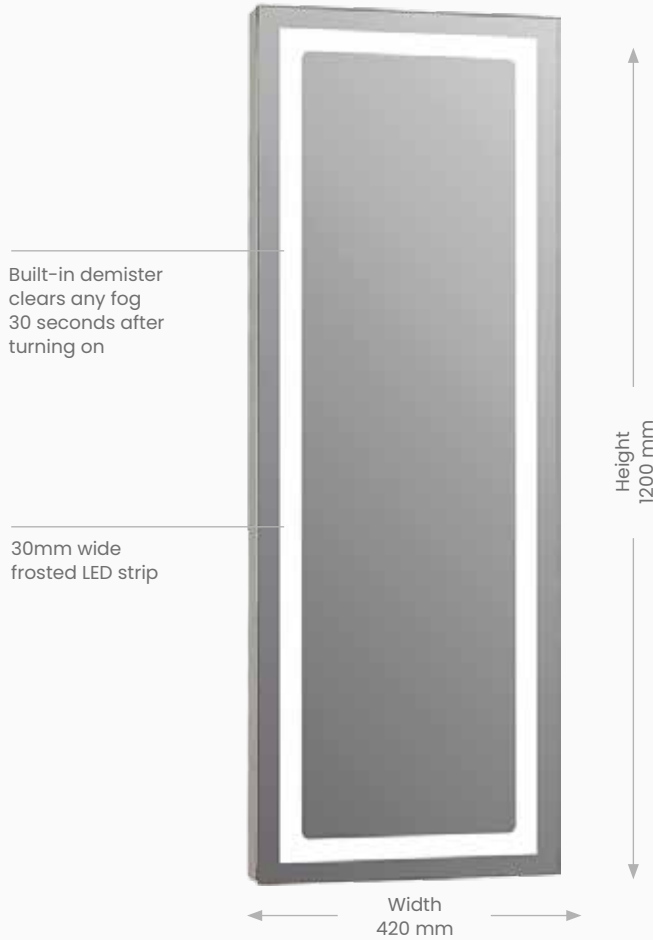

IP RATING

WARRANTY

MORE INFO

Depth
35 mm

OPTIONS

CODE	BM4214
DEMISTER POWER	24W
COLOUR	Silver coated glass
FRAME	Frameless
KELVINS	4000K
LUMENS	710lm
WATTS	24W

M

Mirror Lights

Callista LED Demister Mirror Full Length

APPLICATION

Commercial / Residential
Interior only

COLOUR TEMP Fixed colour,
refer kelvins below

CRI >80

DIMMABLE No

DRIVER Integral

IP RATING 44

L70 36,000hrs

MATERIAL Silver coated glass

MOUNT Surface, horizontal or
vertical

OPERATING TEMP 20°C to 50°C

POWER FACTOR 0.9

RATED CURRENT 0.20A

TECH Integrated SMD LED

VOLTAGE 230V

WARRANTY 2 years

WIRING TYPE Hard-wired,
no switch

*Can be hung vertically or
horizontally