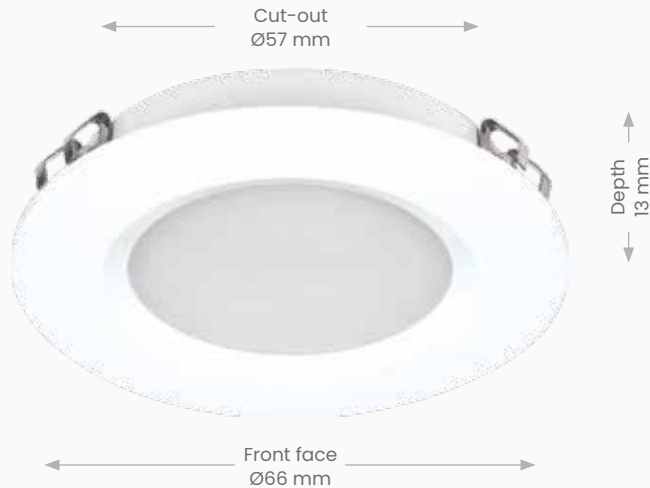

IP RATING

WARRANTY

MORE INFO

RECESSED