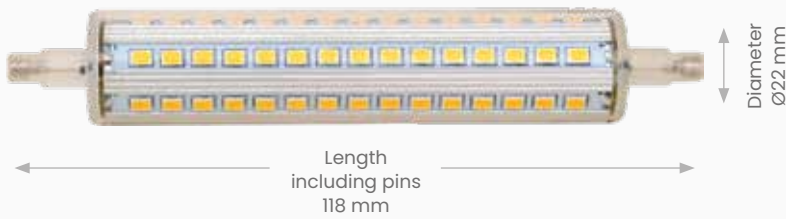

R7S 118MM

OPTIONS

CODE	LEDR7S78MM6W3K	LEDR7S78MM6W4K	LEDR7S118MM10W3K	LEDR7S118MM10W4K
TYPE	R7S 78MM	R7S 78MM	R7S 118MM	R7S 118MM
KELVINS	3000K	4000K	3000K	4000K
LUMENS	660lm	690lm	1100lm	1150lm
OPERATING TEMP	-20° to 40°C	-20° to 40°C	-20° to 40°C	-20° to 40°C
WATTS	6W	6W	10W	10W