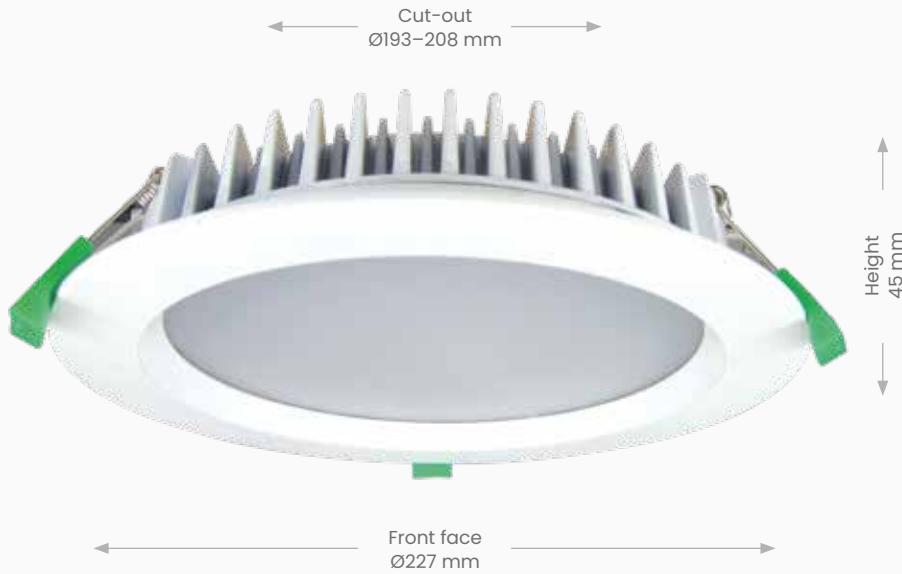

IP RATING

DIMMABLE

CLASS 3

WARRANTY

MORE INFO

D Downlights

GeoLED GEO40 Fixed CRI80

APPLICATION

Commercial / Interior / Exterior

BEAM ANGLE 90°

CLASS 3

COLOUR TEMP Fixed colour, refer kelvins below

CRI >80

DIMMABLE Yes, refer compatibility download online

DRIVER Replaceable

IP RATING 44

L70 54,000hrs

MATERIAL Aluminium, corrosion resistant A6063 alloy

MOUNT Recessed

POWER FACTOR >0.9

RATING IC-F / IC-4

TECH Integrated SMD LED

VOLTAGE 230V

WARRANTY 5 years

OPTIONS

CODE ICDLR40W4K-WH

COLOUR White

KELVINS 4000K

LUMENS 4000lm

WATTS 40W