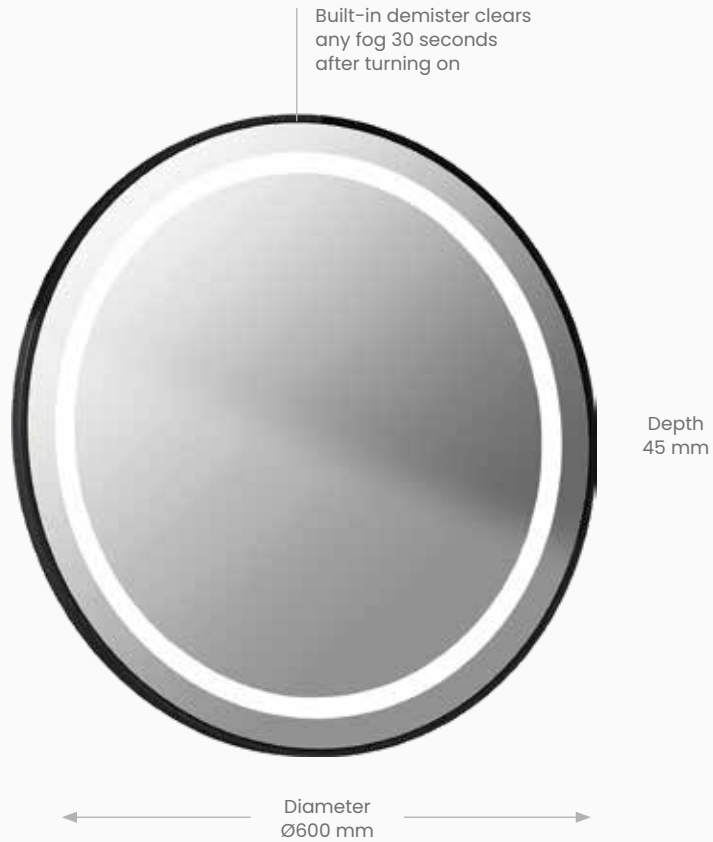

M Mirror Lights

MORE INFO

IP RATING

WARRANTY

Callista LED Demister Mirror Round

APPLICATION

Commercial / Residential
Interior only

COLOUR TEMP Fixed colour,
refer kelvins below

CRI >90

DIMMABLE No

DRIVER Integral

IP RATING 44

L70 36,000hrs

MATERIAL Silver coated glass,
aluminium frame

MOUNT Surface

OPERATING TEMP 20°C to 50°C

POWER FACTOR 0.9

RATED CURRENT 0.09A

TECH Integrated SMD LED

VOLTAGE 230V

WARRANTY 2 years

WIRING TYPE Hard-wired,
no switch

OPTIONS

CODE	BM6060
DEMISTER POWER	8W
COLOUR	Silver coated glass, aluminium frame
FRAME	Yes, Black
KELVINS	4000K
LUMENS	400lm
WATTS	13.5W