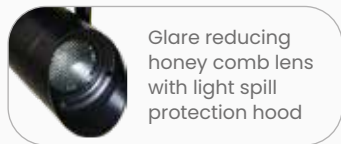

IP RATING

WARRANTY

MORE INFO

S Spotlights

Bullet+ Low Glare Spike Mount

APPLICATION

Commercial / Residential Exterior

BASE Adjustable 320° swivel base

BEAM ANGLE 23°

COLOUR TEMP Fixed colour, refer kelvins below

DRIVER Requires 24V DC driver, refer page 68

HEAD Adjustable 120° swivel head

IK RATING 05

IP RATING 65

MATERIAL Powder coated anodised aluminium, marine grade paint

MOUNT Spike

TECH Integrated LED

TILT ANGLE 45°

VOLTAGE 24V DC

WARRANTY 3 years

OPTIONS

CODE	BSP13	BSP15
COLOUR	Black	Black
KELVINS	3500K	3500K
LUMENS	300lm	750lm
SIZE	Small	Large
WATTS	5W	10W