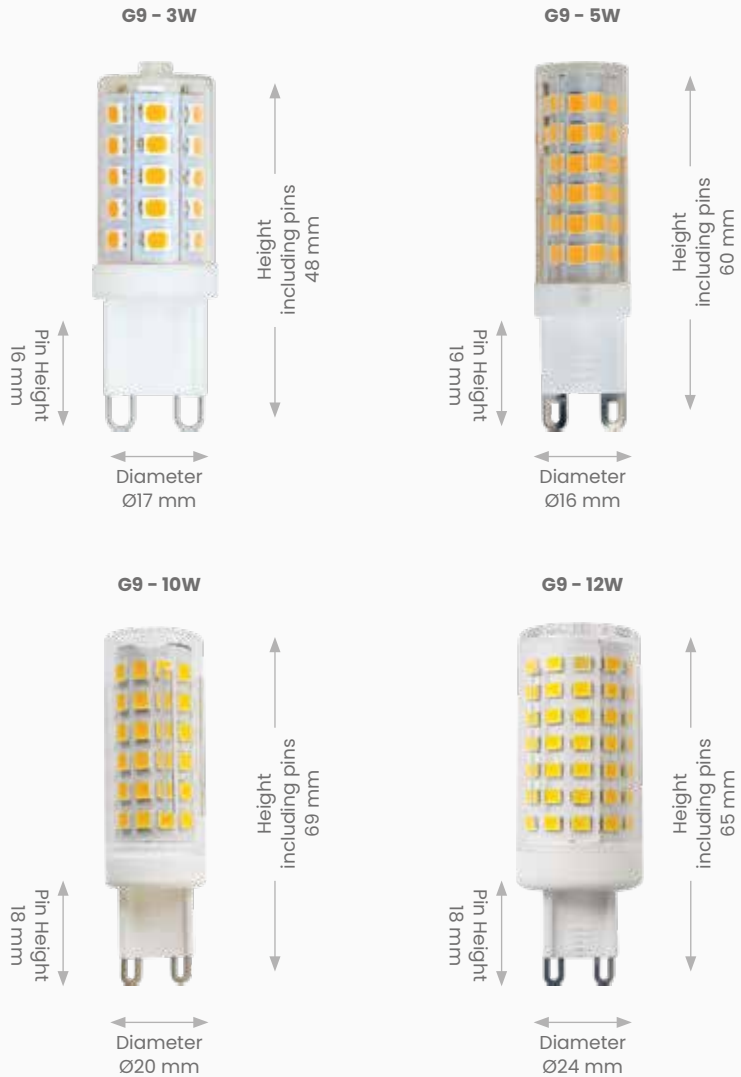

Lamps

LED COB G9

COLOUR TEMP Fixed colour, refer kelvins below

BEAM ANGLE 360°

DIMMABLE Refer chart below

L70 25,000hrs

VOLTAGE 230

WARRANTY 2 years

**2
YEAR**

WARRANTY

OPTIONS

CODE	LEDSMDG93W	LEDSMDG95W	LEDSMDG910W	LEDSMDG912W
TYPE	G9 - 3W	G9 - 5W	G9 - 10W	G9 - 12W
BASE	G9	G9	G9	G9
DIMMABLE	Yes	Yes	No	No
KELVINS	3000K	3000K	3000K	3000K
LUMENS	300lm	550lm	1000lm	1200lm
WATTS	3W	5W	10W	12W