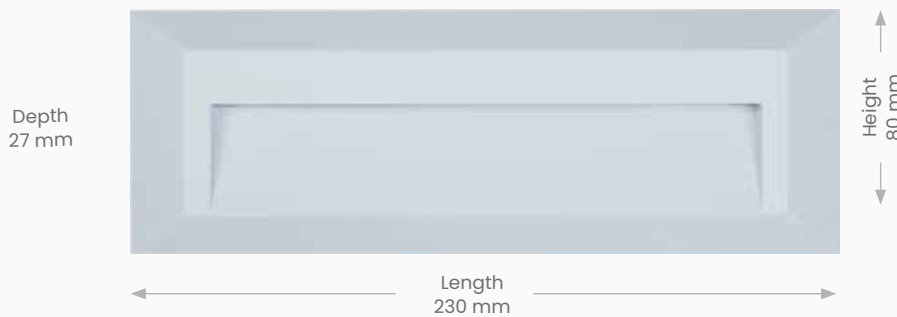

WARRANTY

DUAL FASCIA

IP RATING

DOUBLE INSULATED

MORE INFO

S Step Lights

Sheathe Surface

APPLICATION
Commercial / Residential
Exterior / Interior

BEAM ANGLE 120°

COLOUR TEMP Fixed colour and Tri-colour switchable, refer kelvins below

DIMMABLE No

DRIVER Integral

IK RATING 09

IP RATING 65

MATERIAL UV resistant ABS, polycarbonate (suitable for coastal conditions)

L70 30,000hrs

MOUNT Surface

OPERATING TEMP -25° C to 50° C

TECH Integrated LED

VOLTAGE 230V

WARRANTY 3 years

Includes both white and black cover in each box

SMALL

LARGE

OPTIONS

CODE	LSL1252CCT	LSL2302CCT
COLOUR	White & Black covers included	White & Black covers included
KELVINS	3000K / 4000K / 6000K	3000K / 4000K / 6000K
LUMENS	60lm / 70lm / 65lm	120lm / 140lm / 130lm
SIZE	Small	Large
WATTS	1.6W	3.5W