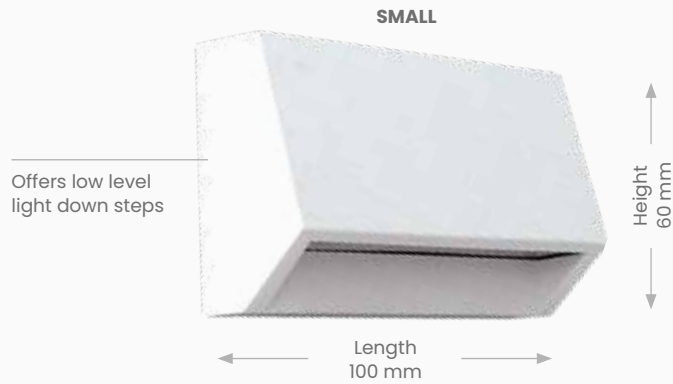

S

Step Lights

Lamina Surface

APPLICATION
Commercial / Residential
Exterior / Interior

BEAM ANGLE 120°

COLOUR TEMP Fixed colour,
refer kelvins below

DIMMABLE No

DRIVER Integral

IK RATING 09

IP RATING 65

MATERIAL UV resistant ABS,
polycarbonate (suitable for
coastal conditions)

L70 30,000hrs

MOUNT Surface

OPERATING TEMP -25° C to
50° C

TECH Integrated LED

VOLTAGE 230V

WARRANTY 3 years

Includes both white and black
cover in each box

MORE
INFO

DUAL
FASCIA

IP RATING

DOUBLE
INSULATED

WARRANTY