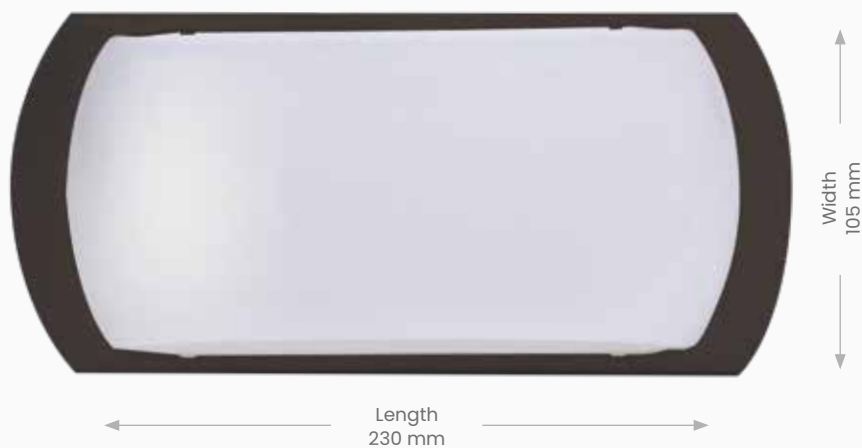

B Bulkheads

MORE INFO

DUAL FASCIA

IP RATING

DOUBLE INSULATED

WARRANTY

Ovate Elite Classic

APPLICATION

Commercial / Residential
Exterior

BEAM ANGLE 130°

COLOUR TEMP Tri-colour
switchable, refer kelvins below

CRI >80

DIMMABLE No

DRIVER Integral

IK RATING 08

IP RATING 65

L70 36,000hrs

MATERIAL UV resistant polycarbonate (suitable for coastal conditions)

MOUNT Surface

OPERATING TEMP -20°C to 50°C

TECH Integrated SMD LED

VOLTAGE 230V

WARRANTY 5 years

Includes both white and black trims in each box

OPTIONS

CODE	YBM12WCCT
COLOUR	2 trims included Black & White
KELVINS	3000K / 4000K / 5000K
LUMENS	930lm / 1070lm / 970lm
WATTS	12W