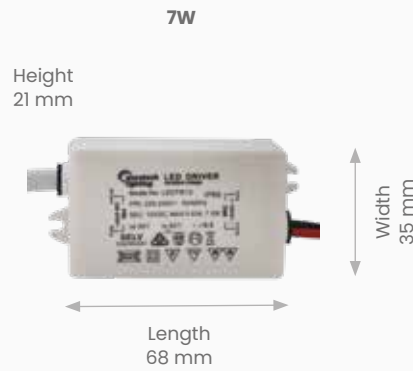

C Components

MORE INFO

IP RATING

WARRANTY

Driver Constant Voltage 12V DC

IP RATING 66

VOLTAGE 12V DC
constant voltage

WARRANTY 2 years

OPTIONS

CODE	LED7W12	LED12W12V	LED30W12	LED60W12
INFORMATION	200mm Double-insulated 230V cables, 200mm Secondary 12V cables	1.5m 230V input cable with 3-pin plug	2.0m 230V cable with 3-pin plug, 1.0m 12V cable	2.0m 230V cable with 3-pin plug, 1.0m 12V cable
TYPE	7W	12W	30W	60W
WATTS	7.5W Max	12W Max	30W Max	60W Max