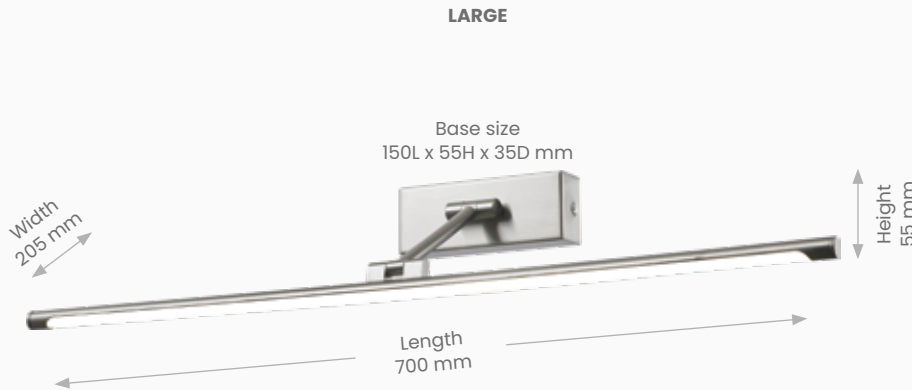

## Willow Large

**APPLICATION**

Residential  
Interior

**BEAM ANGLE** 160°–170°

**COLOUR TEMP** Fixed colour,  
Tri-colour switchable,  
refer kelvins below

**DIMMABLE** No

**DRIVER** Integral

**IP RATING** 20