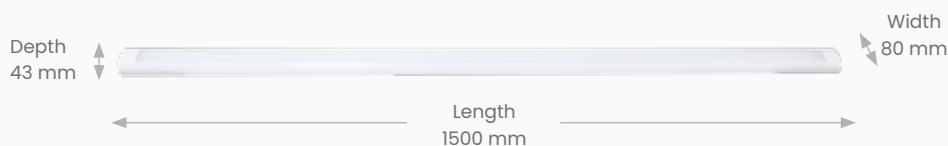

SLIMBATTEN40W

Recess channel
at back allows
cable entry at
any point

OPTIONS

CODE	SLIMBATTEN36W4K	SLIMBATTEN50W4K	SLIMBATTEN50W6K
COLOUR	White	White	White
DIMMABLE	No	No	No
LENGTH	1200 mm	1500 mm	1500 mm
KELVINS	4000K	4000K	6500K
LUMENS	4200lm	5900lm	6000lm
WATTS	36W	50W	50W