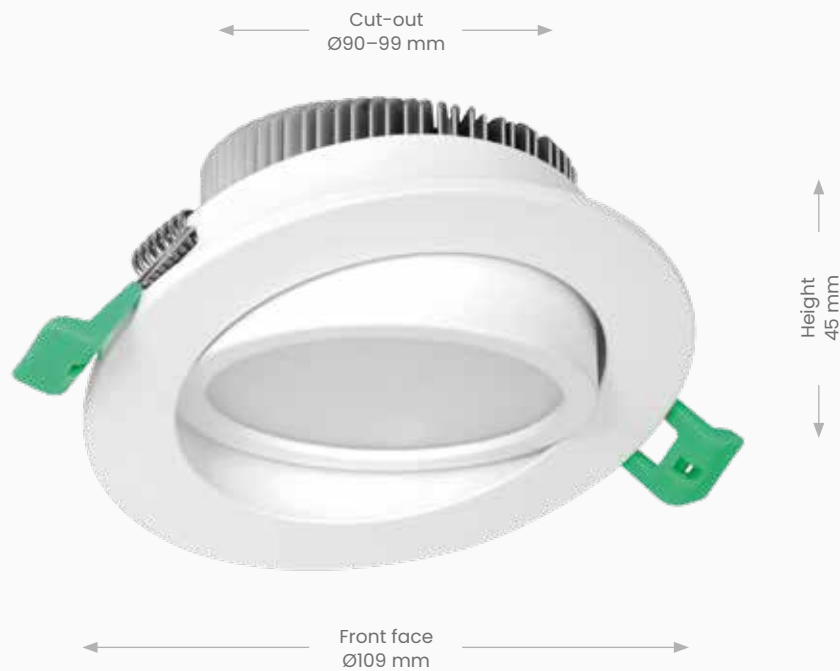

IP RATING

DIMMABLE

CLASS 3

WARRANTY

MORE INFO

D Downlights

GeoLED GEOT Tiltable CRI80

APPLICATION

Commercial / Residential Interior

BEAM ANGLE 90°

CLASS 3

COLOUR TEMP Tri-colour switchable, refer kelvins below

CRI >80

DIMMABLE Yes, refer compatibility download online

DRIVER Replaceable & coverable

IP RATING 44

L70 54,000hrs

MATERIAL Aluminium, corrosion resistant A6063 alloy

MOUNT Recessed

RATING IC-F / IC-4

TECH Integrated SMD LED

TILT ANGLE 30°

VOLTAGE 230V

WARRANTY 5 years

OPTIONS

CODE	ICDLT13WCCT-WH	ICDLT13WCCT-BLK	ICDLT13WCCT-BCH
COLOUR	White	Black	Brushed Chrome*
KELVINS	3000K / 4000K / 6500K	3000K / 4000K / 6500K	3000K / 4000K / 6500K
LUMENS	980lm / 1020lm / 1000lm	980lm / 1020lm / 1000lm	980lm / 1020lm / 1000lm
WATTS	13W	13W	13W

*Not suitable for exterior.