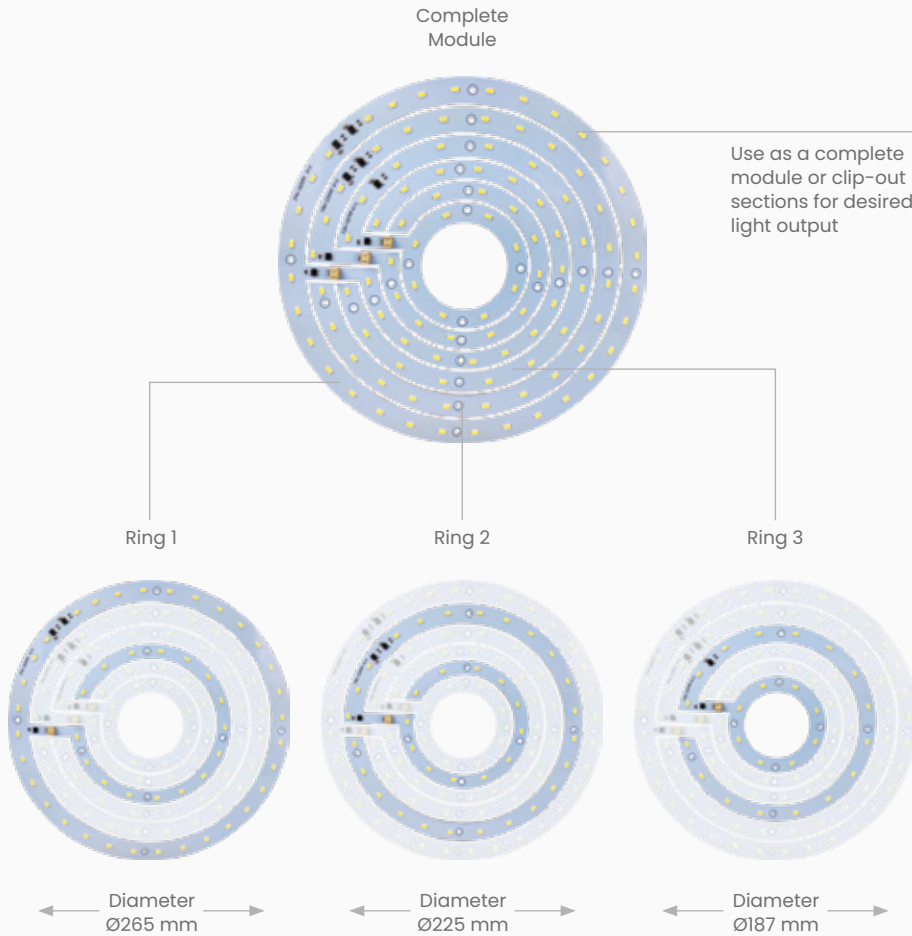

DIMMABLE

WARRANTY

MORE INFO

C components

Conversion Module Large

COLOUR TEMP Fixed colour, refer kelvins below

CRI >80

DIMMABLE Yes

DRIVER Not required

TECH SMD LED

VOLTAGE 230

WARRANTY 2 years

Convert 230V Halogen, Fluorescent & Incandescent light fittings to LED with a Conversion Module. Sold as complete modules. Complete with cable accessories.

*No driver required when converting from older technologies

Multiple fixing points for ease of installation

OPTIONS

CODE	LEDMODULE-L3K	LEDMODULE-L4K
KELVINS	3000K	4000K
LUMENS	Ring 1 = 1920lm Ring 2 = 1440lm Ring 3 = 960lm Total = 4320lm	Ring 1 = 2160lm Ring 2 = 1620lm Ring 3 = 1080lm Total = 4860lm
LUMENS P/W	80lm	90lm
SIZE	Large	Large
WATTS	Ring 1 = 24W Ring 2 = 18W Ring 3 = 12W Total = 54W	Ring 1 = 24W Ring 2 = 18W Ring 3 = 12W Total = 54W