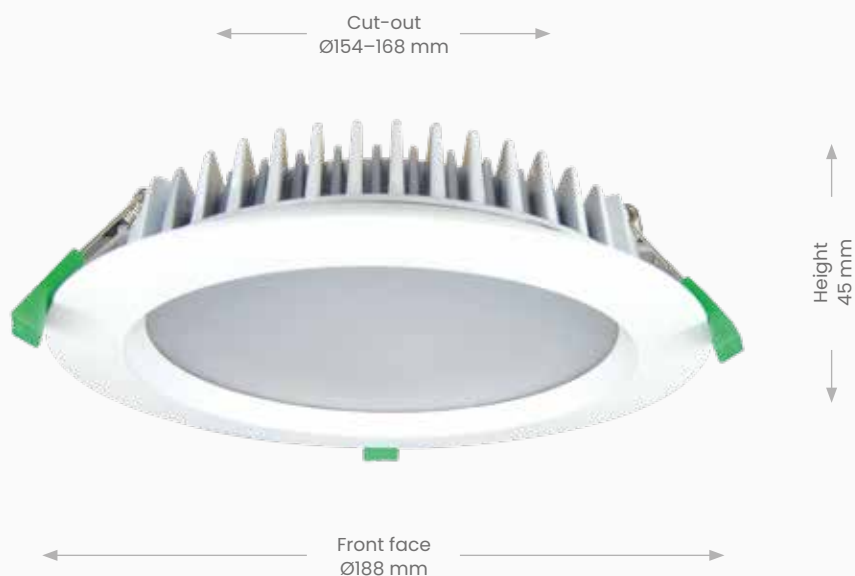

**IP RATING** 44

**L70** 54,000hrs

**MATERIAL** Aluminium,  
corrosion resistant A6063 alloy

**MOUNT** Recessed

**RATING** IC-F / IC-4

**TECH** Integrated SMD LED

**VOLTAGE** 230V

**WARRANTY** 5 years