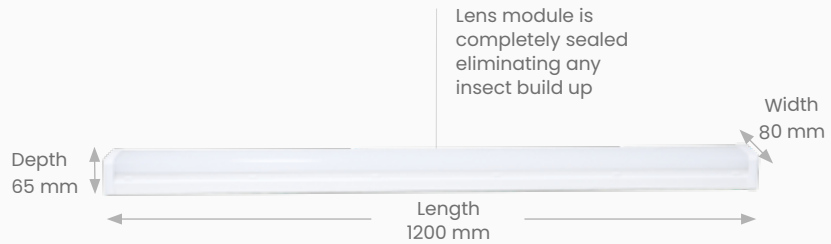

B Battens

Dylan Double Insulated

APPLICATION

Commercial / Residential Interior

BEAM ANGLE 120°

CLASS Double insulated

COLOUR TEMP Fixed colour temperature, refer kelvins below

CONDUIT ENTRY Yes

CRI >80

DIMMABLE No

DRIVER Built-in / Replaceable

INPUT FREQUENCY 50HZ / 60HZ

IK RATING 08

IP RATING 40

L70 50,000hrs

MATERIAL Aluminium, iron, polycarbonate

MOUNT Surface

OPERATING TEMP -20°C to 50°C

TECH Integrated SMD LED

VOLTAGE 230V

WARRANTY 5 years

MORE INFO

IP RATING

DOUBLE INSULATED

WARRANTY

LEDBATTEN40W