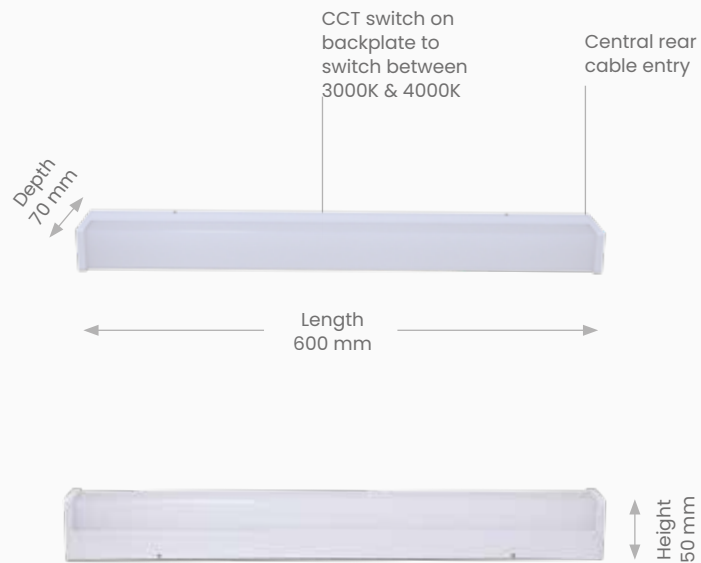

M Mirror Lights

MORE INFO

IP RATING

WARRANTY

Tiago 600 Square

APPLICATION

Commercial / Residential
Interior only

BEAM ANGLE 120°

COLOUR TEMP Tri-colour
switchable, refer kelvins below

CRI >80

DIMMABLE No

DRIVER Integral

IP RATING 44

L70 30,000hrs

MATERIAL Aluminium with
polycarbonate lens

MOUNT Surface

OPERATING TEMP 20°C to 50°C

TECH Integrated LED

VOLTAGE 230V

WARRANTY 3 years

OPTIONS

CODE	MLS600CCT-WH	MLS600CCT-BLK	MLS600CCT
COLOUR	White	Black	Chrome
DIMENSIONS	600L x 50H x 70D	600L x 50H x 70D	600L x 50H x 70D
KELVINS	3000K / 4000K	3000K / 4000K	3000K / 4000K
LUMENS	800lm / 840lm	800lm / 840lm	800lm / 840lm
SIZE	Small	Small	Small
WATTS	12W	12W	12W