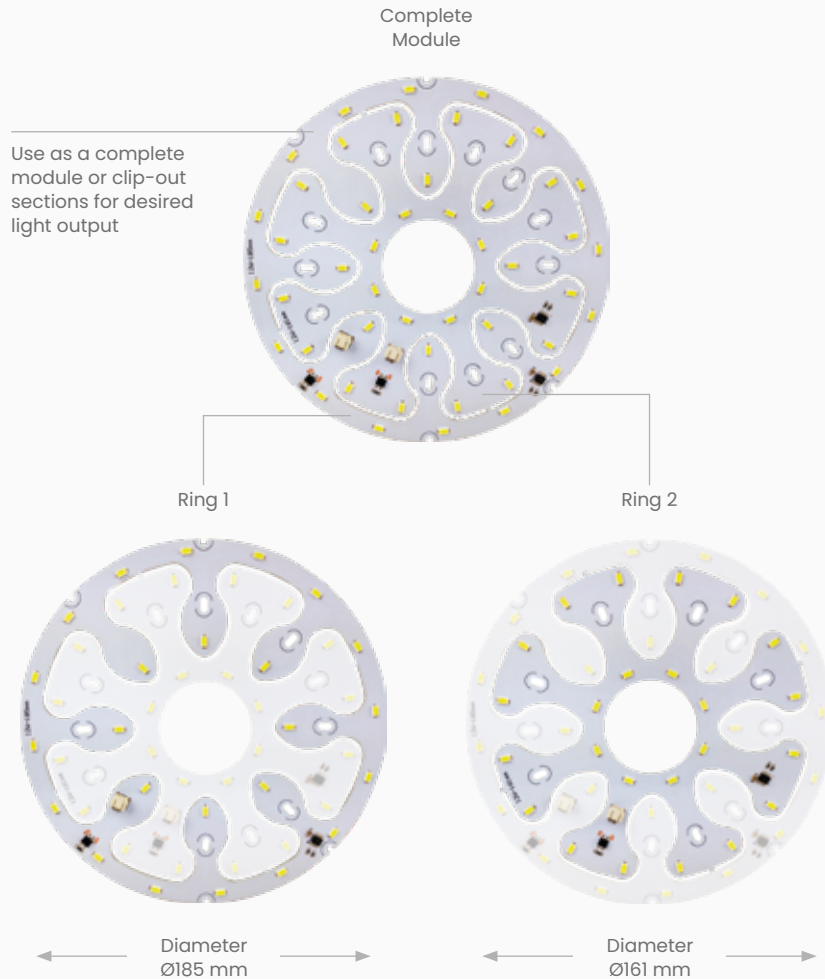

C components

MORE INFO

DIMMABLE

WARRANTY

Conversion Module Small

COLOUR TEMP Fixed colour, refer kelvins below

CRI >80

DIMMABLE Yes

DRIVER Not required

TECH SMD LED

VOLTAGE 230

WARRANTY 2 years

Convert 230V Halogen, Fluorescent & Incandescent light fittings to LED with a Conversion Module. Sold as complete modules. Complete with cable accessories.

*No driver required when converting from older technologies

Multiple fixing points for ease of installation

OPTIONS

CODE	LEDMODULE-S3K	LEDMODULE-S4K
KELVINS	3000K	4000K
LUMENS	Ring 1 = 960lm Ring 2 = 960lm Total = 1920lm	Ring 1 = 1080lm Ring 2 = 1080lm Total = 2160lm
LUMENS P/W	80lm	90lm
SIZE	Small	Small
WATTS	Ring 1 = 12W Ring 2 = 12W Total = 24W	Ring 1 = 12W Ring 2 = 12W Total = 24W