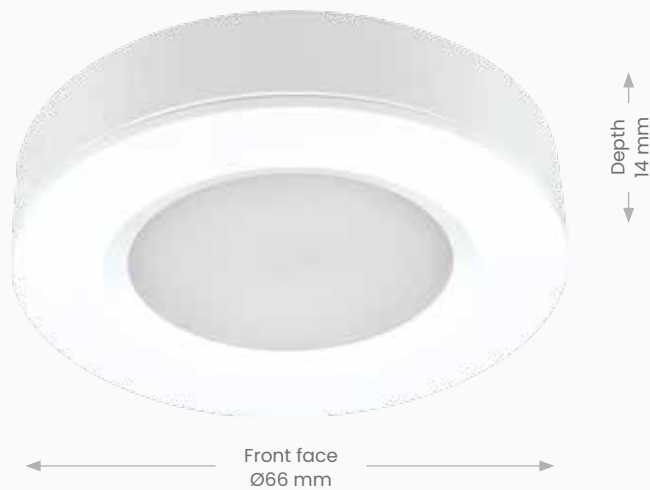

SURFACE MOUNT

OPTIONS

CODE	SLED3W
COLOUR	White
KELVINS	3000K / 4000K / 6500K
LUMENS	120lm/ 200lm/ 148lm
WATTS	3W

D Downlights

Minnie Dual Mount Surface or Recessed Downlight/ Cabinet Light

APPLICATION

Residential
Interior

BEAM ANGLE 120°

CABLE 1m

CRI >90

COLOUR TEMP Tri-colour
switchable, refer kelvins below

DRIVER Separate 12V DC driver
required, refer page 67

IP RATING 20

MATERIAL Aluminium

MOUNT Recessed or surface
(remove surface mount ring
for recessed)

TECH Integrated LED

VOLTAGE 12V DC

WARRANTY 2 years

Perfect for cabinets or low
voltage tiny homes