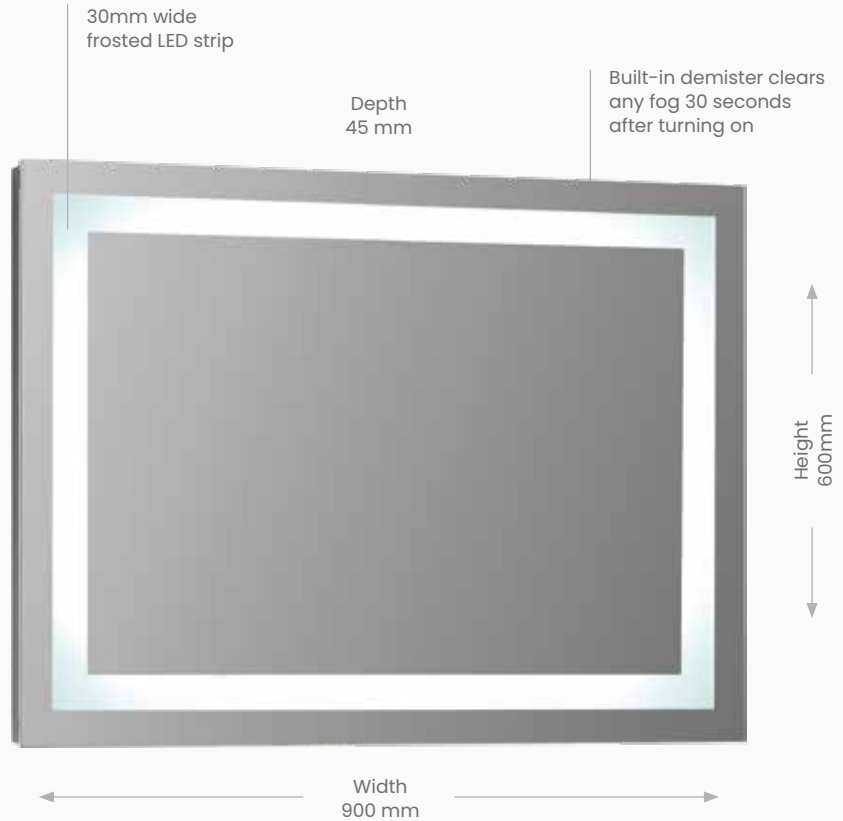

M

Mirror Lights

MORE INFO

IP RATING

WARRANTY

Callista LED Demister Mirror Traditional

APPLICATION

Commercial / Residential
Interior only

COLOUR TEMP Fixed colour,
refer kelvins below

CRI >90

DIMMABLE No

DRIVER Integral

IP RATING 44

L70 36,000hrs

MATERIAL Silver coated glass

MOUNT Surface, horizontal or
vertical

OPERATING TEMP 20°C to 50°C

POWER FACTOR 0.80

RATED CURRENT 0.18A

TECH Integrated SMD LED

VOLTAGE 230

WARRANTY 2 years

WIRING TYPE Hard-wired,
no switch

*Can be hung vertically or
horizontally

OPTIONS

CODE	BM9060
DEMISTER POWER	10W
COLOUR	Silver coated glass
FRAME	Frameless
KELVINS	4000K
LUMENS	950lm
WATTS	32W