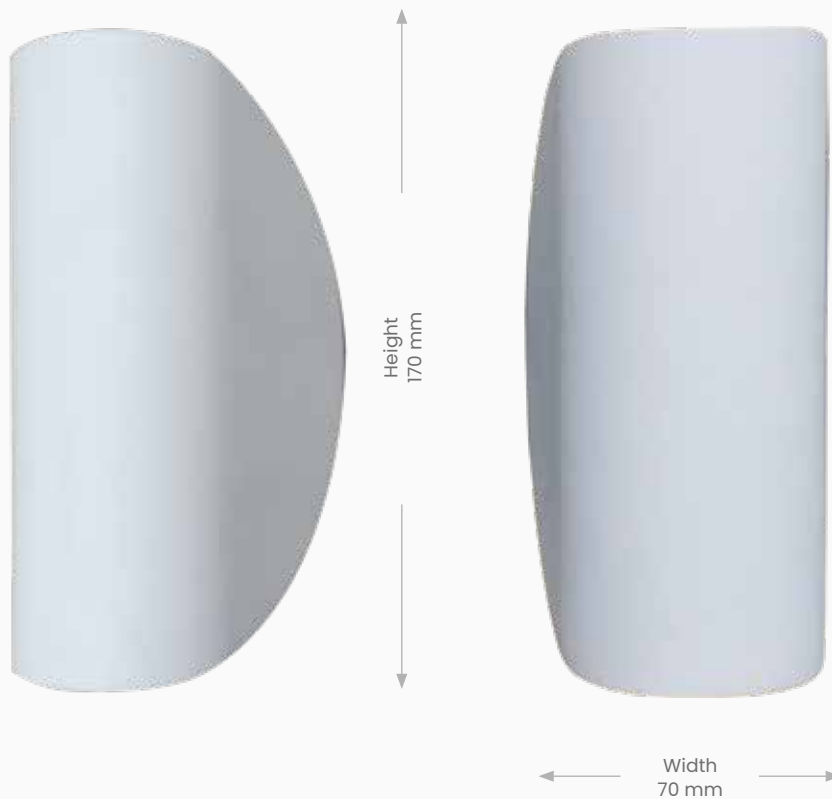

**LIGHT DIRECTION** Up / Down

**MATERIAL** Anodised 6063  
aluminium

**MOUNT** Surface

**TECH** Integrated LED

**VOLTAGE** 230V

**WARRANTY** 2 years

Depth from wall  
88 mm

Fixing Area  
80L x 50W mm