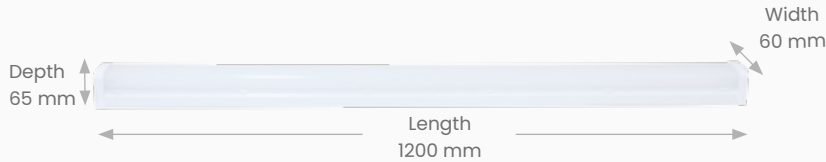

IP RATING

DIMMABLE*

DOUBLE INSULATED

WARRANTY

MORE INFO

B I Battens

Karlin Tri-Colour

KARLIN4FTCCT