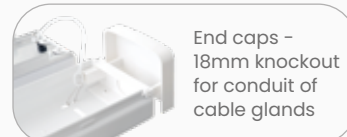

### LEDBATTEN60W

Fast click & twist connection points making installation quick and easy

End caps - 18mm knockout for conduit of cable glands