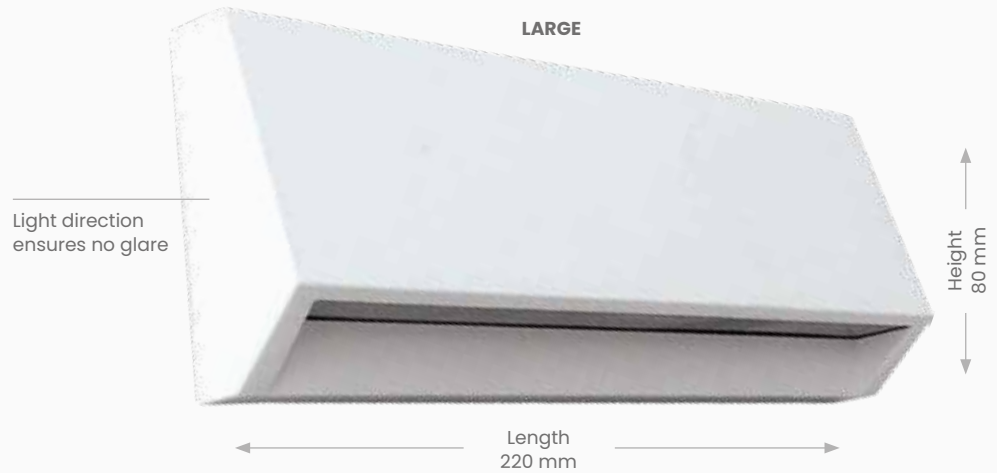

S

Step Lights

Lamina Surface

APPLICATION
Commercial / Residential
Exterior / Interior

BEAM ANGLE 120°

COLOUR TEMP Fixed colour,
refer kelvins below

DIMMABLE No

DRIVER Integral

IK RATING 09

IP RATING 65

MATERIAL UV resistant ABS,
polycarbonate (suitable for
coastal conditions)

L70 30,000hrs

MOUNT Surface

OPERATING TEMP -25° C to
50° C

TECH Integrated LED

VOLTAGE 230V

WARRANTY 3 years

Includes both white and black
cover in each box

MORE
INFO

DUAL
FASCIA

IP RATING

DOUBLE
INSULATED

WARRANTY