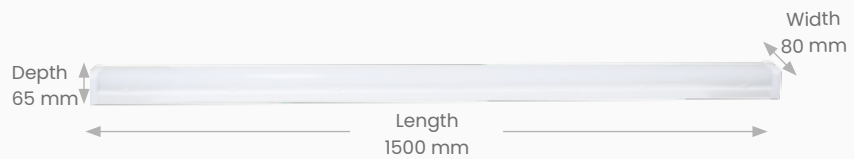

LEDBATTEN60W

Fast click & twist connection points making installation quick and easy

End caps - 18mm knockout for conduit of cable glands

OPTIONS

CODE	LEDBATTEN40W4K	LEDBATTEN60W4K	DYLAND40	DYLAND60
COLOUR	White	White	White	White
DOUBLE INSULATED	Yes	Yes	-	-
LENGTH	1200 mm	1500 mm	-	-
KELVINS	4000K	4000K	-	-
LUMENS	3800lm	5700lm	-	-
WATTS	40W	60W	40W	60W

*1200mm compatible

*1500mm compatible