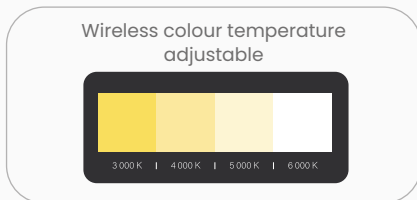

IP RATING

DIMMABLE

CLASS 3

WARRANTY

MORE INFO

D Downlights

GeoLED GEOCTA Wireless Remote Controlled

APPLICATION

Commercial / Residential Interior / Exterior

BEAM ANGLE 90°

CLASS 3

COLOUR TEMP Adjust colour temperature from your wireless remote (sold separately)

CRI >80

DIMMABLE Yes, with wireless remote control only (sold separately)

DRIVER Replaceable & coverable

IP RATING 44

L70 54,000hrs

MATERIAL Aluminium, corrosion resistant A6063 alloy

MOUNT Recessed

RATING IC-F / IC-4

TECH Integrated SMD LED

VOLTAGE 230V

WARRANTY 5 years

FUNCTIONS Colour temperature adjustable between 3-6K

Dim lights

Night light function, perfect for security or children's bedroom

OPTIONS

CODE	ICDLR12WCTA-WH	CTAREMOTE
COLOUR	White	White
KELVINS	3000K-6500K	-
LUMENS	980lm @ 3000K	-
SIZE	Small	-
WATTS	12W / 15W	-