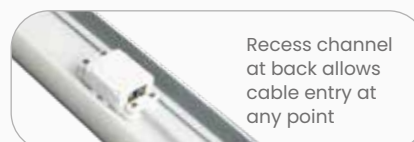

SLIMBATTEN40W

Recess channel
at back allows
cable entry at
any point

OPTIONS

CODE	SLIMBATTEN36W4K	SLIMBATTEN50W4K	SLIMBATTEN50W6K
COLOUR	White	White	White
DIMMABLE	No	No	No
LENGTH	1200 mm	1500 mm	1500 mm
KELVINS	4000K	4000K	6500K
LUMENS	4200lm	5900lm	6000lm
WATTS	36W	50W	50W