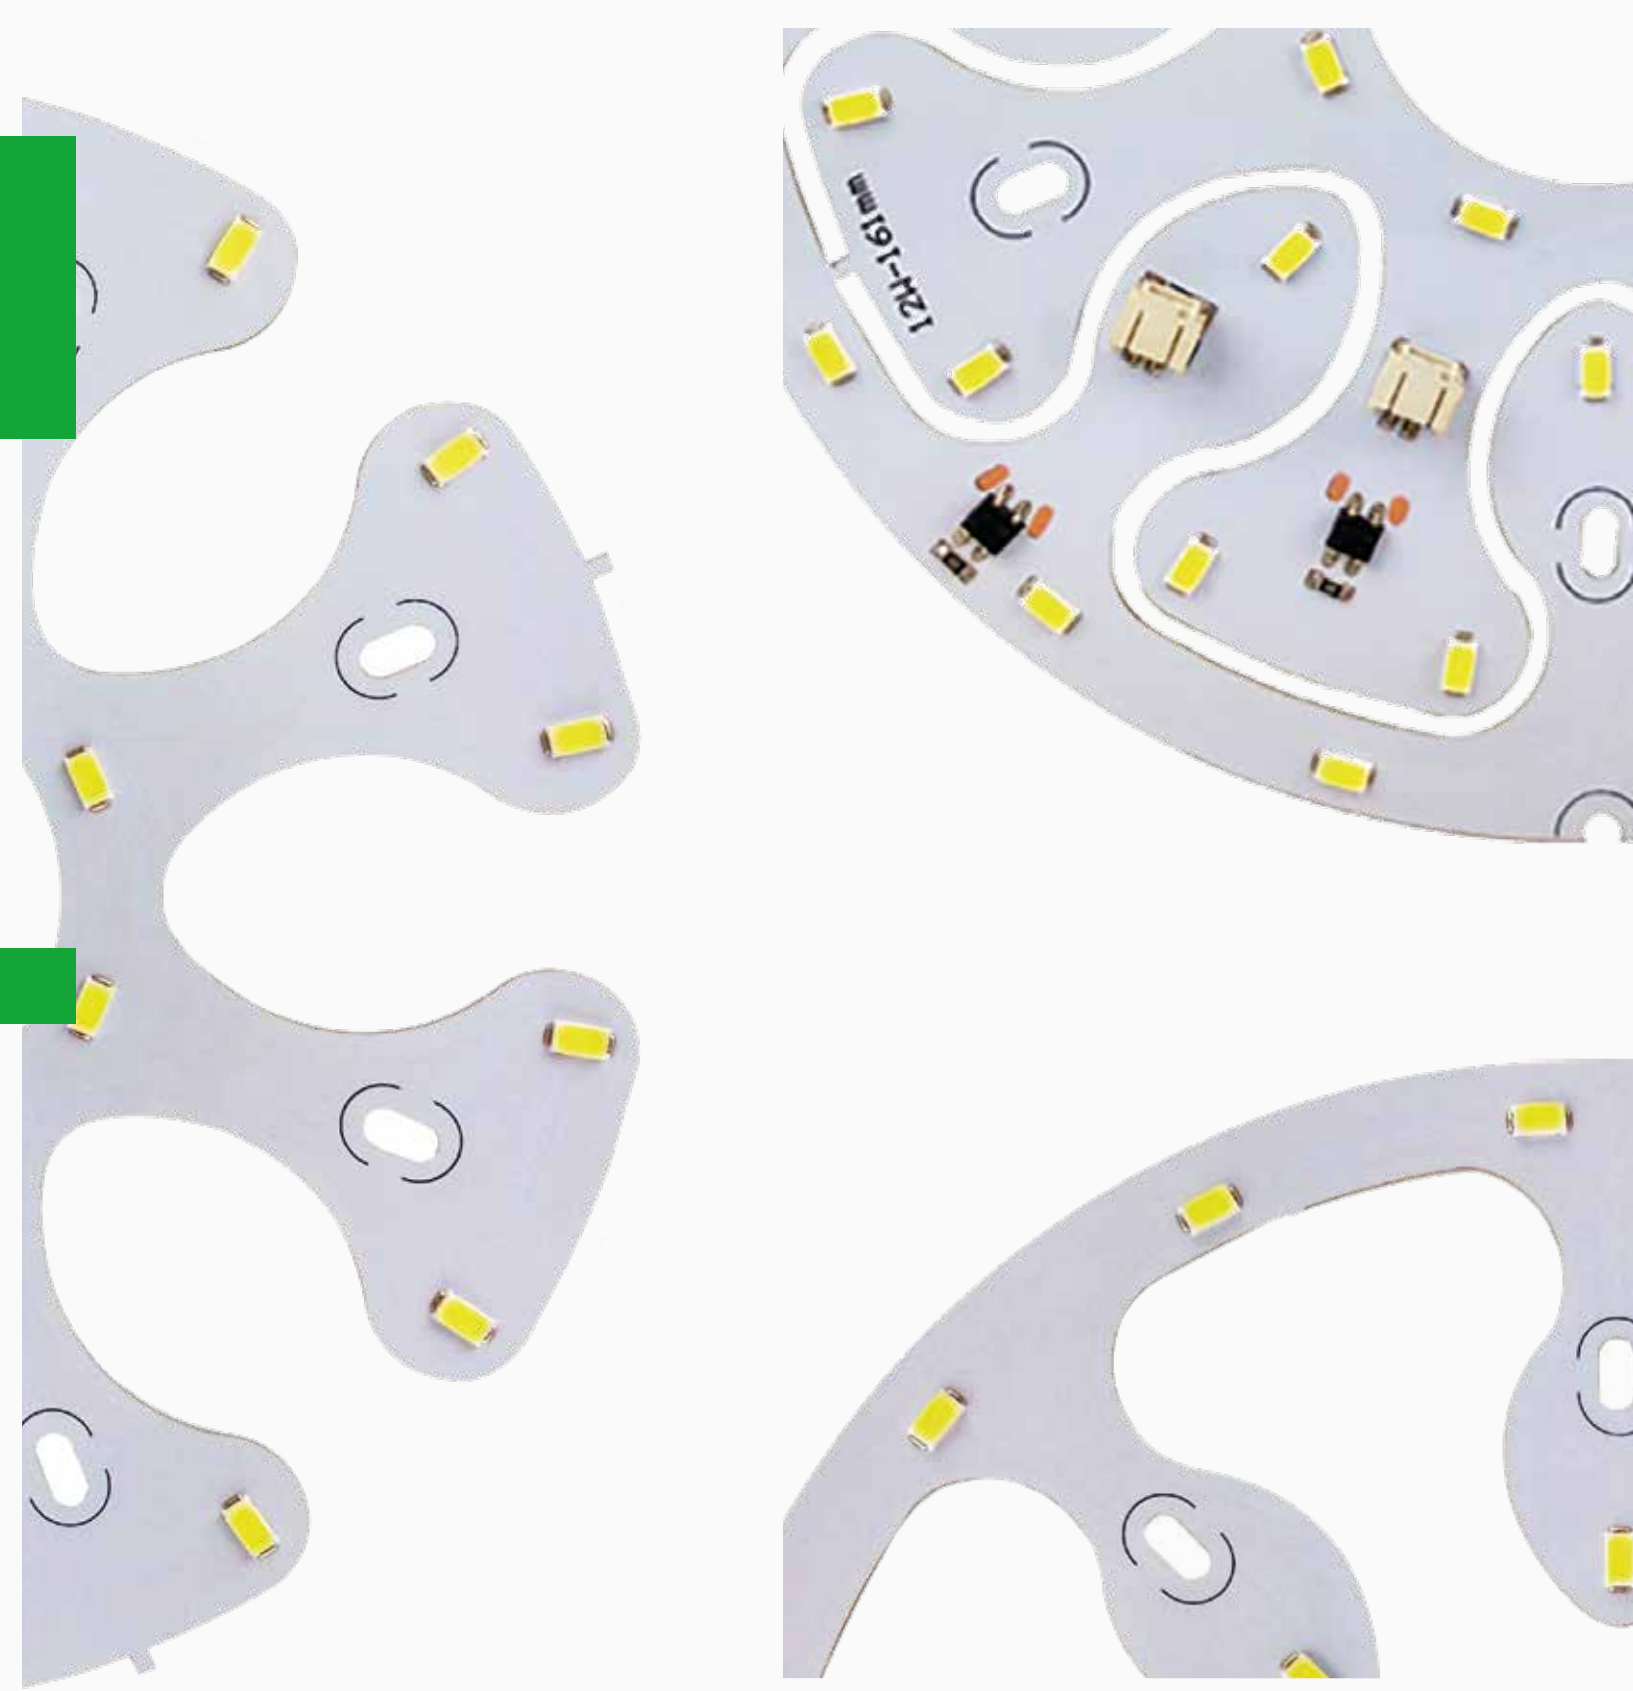

Featured Components

Lamp Holders

Page 56

Drivers

Page 57