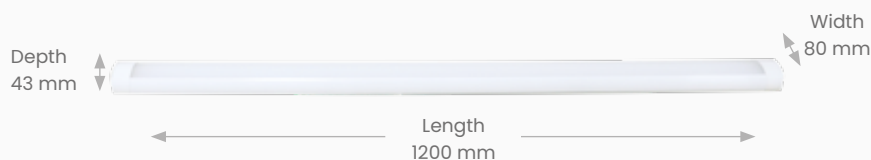

B Battens

Sarah Slim Line

MORE INFO

IP RATING

DOUBLE
INSULATED

WARRANTY

APPLICATION

Light Commercial* /
Residential
Interior

BEAM ANGLE 120°

BODY Ultra thin 43 mm

CLASS Double insulated

COLOUR TEMP Fixed colour,
refer kelvins below

CRI >80

DIMMABLE No

DRIVER Built-in

INPUT FREQUENCY 50HZ / 60HZ

IK RATING 08

IP RATING 40

L70 50,000hrs

MATERIAL Aluminium, iron,
polycarbonate

MOUNT Surface

OPERATING TEMP -20°C to
50°C

POWER FACTOR >0.95

TECH Integrated SMD LED

VOLTAGE 230V

WARRANTY 3 years

*Max 12 hours operation per day

SLIMBATTEN36W