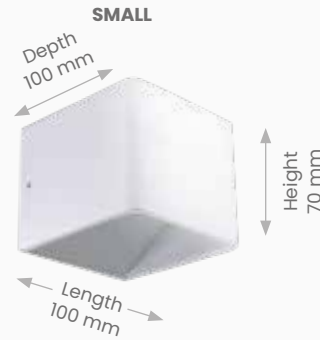

W Wall Lights

MORE INFO

IP RATING

DIMMABLE

WARRANTY

Orthodox

APPLICATION

Commercial / Residential Interior

COLOUR TEMP Fixed colour, refer kelvins below

CRI >80

DIMMABLE Yes, refer to compatibility download online

DRIVER Integral

IP RATING 20

L70 36,000hrs

LIGHT DIRECTION Up / Down

MATERIAL Aluminium

MOUNT Surface

TECH Integrated LED

VOLTAGE 230V

WARRANTY 2 years

OPTIONS

CODE	A023LED-WH	A024LED-AL	A024LED-WH	A024LED-BLKG	A025LED-AL	A025LED-WH
COLOUR	White	Aluminium	White	Black & Gold	Aluminium	White
KELVINS	3000K	3000K	3000K	3000K	3000K	3000K
LUMENS	280lm	800lm	800lm	800lm	1600lm	1600lm
TYPE	Small	Medium	Medium	Medium	Large	Large
WATTS	3W	8W	8W	8W	16W	16W