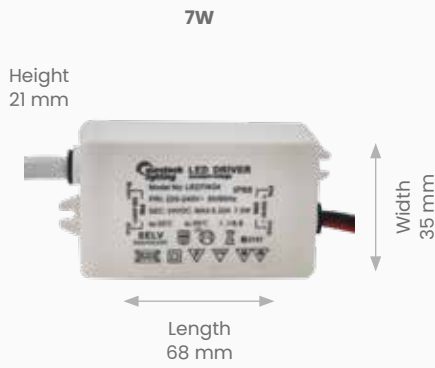

IP RATING

WARRANTY

MORE INFO

C Components

Driver Constant Voltage 24V DC

IP RATING 66

VOLTAGE 24V DC
constant voltage

WARRANTY 2 years

OPTIONS

CODE	LED7W24	LED12W24V	LED30W24	LED60W24
INFORMATION	200mm Double-insulated 230V cables, 200mm Secondary 24V cables	1.5m 230V input cable with 3-pin plug	2.0m 230V cable with 3-pin plug, 1.0m 24V cable	2.0m 230V cable with 3-pin plug, 1.0m 24V cable
TYPE	7W	12W	30W	60W
WATTS	7.5W Max	12W Max	30W Max	60W Max