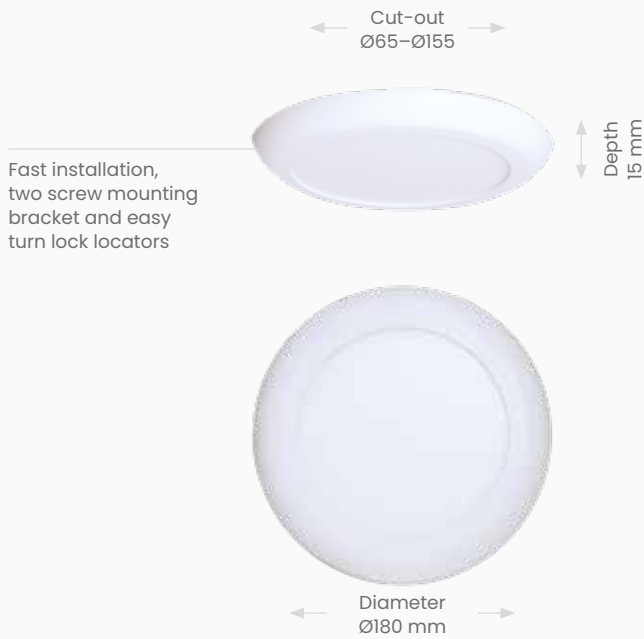

IP RATING

DIMMABLE

DOUBLE INSULATED

WARRANTY

MORE INFO

B Buttons

SlimB-180 Small

APPLICATION

Residential Interior

BEAM ANGLE 110°

COLOUR TEMP Fixed colour, refer kelvins below

CRI >80

DIMMABLE Yes, refer compatibility download online

DRIVER Integral

IP RATING 20

L70 30,000hrs

MATERIAL Polycarbonate

MOUNT Surface or recessed

OPERATING TEMP -20°C to 50°C

SWITCHING CAPACITY 15,000

TECH Integrated LED

VOLTAGE 230V

WARRANTY 3 years