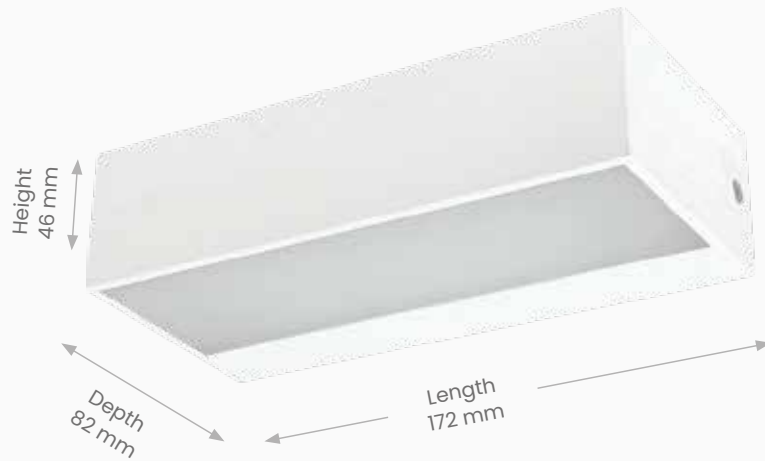

IP RATING

WARRANTY

DOUBLE INSULATED

MORE INFO

W Wall Lights

Apical

Fixing Area
172L x 46H mm

APPLICATION

Commercial / Residential Exterior

CLASS Double insulated

COLOUR TEMP Fixed colour and Tri-colour switchable options, refer kelvins below

CRI >80

DIMMABLE No

DRIVER Integral

IP RATING 65

L70 20,000hrs

LIGHT DIRECTION Up / Down

MATERIAL UV resistant, anti-corrosion ABS, polycarbonate (suitable for coastal conditions)

MOUNT Surface

OPERATING TEMP -25°C to 55°C

TECH Integrated LED

VOLTAGE 230V

WARRANTY 3 years

*Single colour temperature options being phased out

OPTIONS

CODE	LUD1701CCT-WH	LUD1701CCT-BLK
COLOUR	White	Black
KELVINS	3000K / 4000K / 6000K	3000K / 4000K / 6000K
LUMENS	460lm / 520lm / 500lm	460lm / 520lm / 500lm
SIZE	Small	Small
WATTS	9W	9W