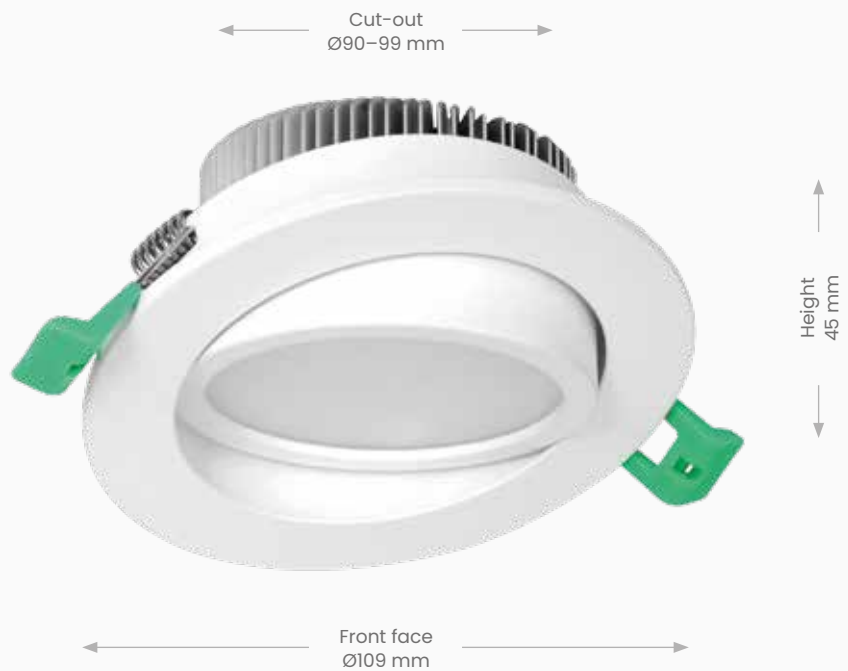

**VOLTAGE** 230V

**WARRANTY** 5 years