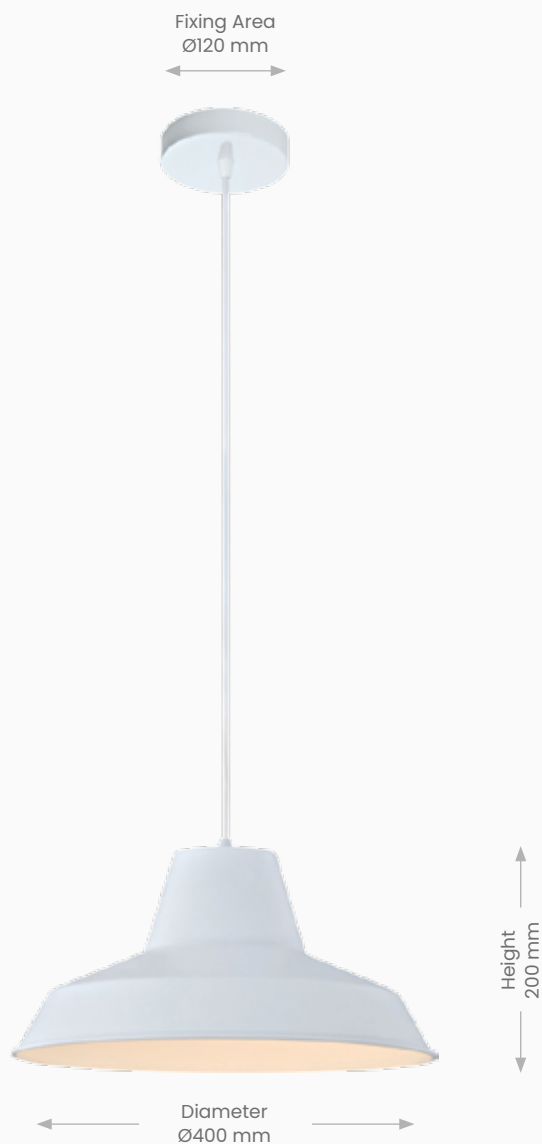

Pendants

Sofia

APPLICATION

Residential
Interior

CABLE Pendant is supplied with 2m adjustable suspension cable

DIMMABLE Yes, lamp dependent

DRIVER Not required

IP RATING 20

LAMP Replaceable E27 (sold separately)

MATERIAL Metal, fabric cord

MOUNT Suspended

TECH Replaceable LED

VOLTAGE 230V

WARRANTY 2 years

SEE ROOM SETTING

IP RATING

DIMMABLE

WARRANTY

OPTIONS

CODE P827-WH

COLOUR White

WATTS 60W Max