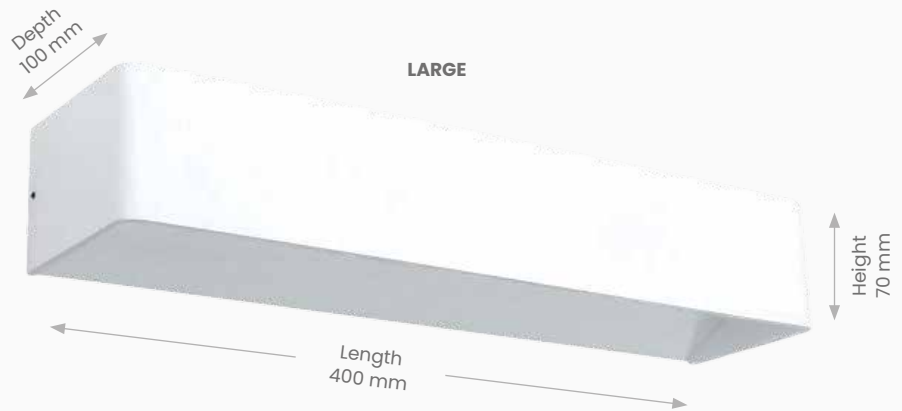

**LIGHT DIRECTION** Up / Down

**MATERIAL** Aluminium

**MOUNT** Surface

**TECH** Integrated LED

**VOLTAGE** 230V

**WARRANTY** 2 years