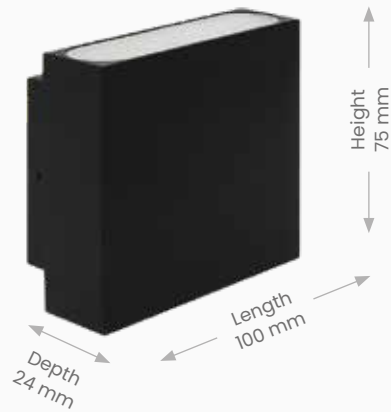

**LIGHT DIRECTION** Up / Down

**MATERIAL** Anodised 6063  
aluminium (suitable for  
coastal conditions)

**MOUNT** Surface

**TECH** Integrated LED

**VOLTAGE** 230V

**WARRANTY** 2 years

SMALL

Fixing Area  
89L x 70H  
x 16D mm