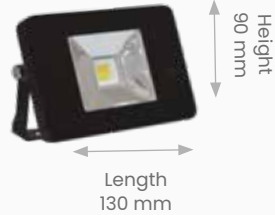

SENSOR MICROWAVE

IP RATING

WARRANTY

MORE INFO

Floodlights

EconLED Domestic Flood Sensor-A01

SMALL