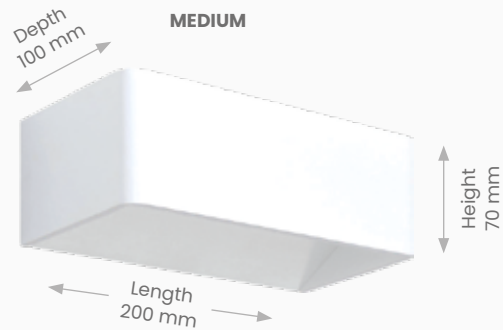

W Wall Lights

MORE INFO

IP RATING

DIMMABLE

WARRANTY

Orthodox

APPLICATION

Commercial / Residential Interior

COLOUR TEMP Fixed colour, refer kelvins below

CRI >80

DIMMABLE Yes, refer to compatibility download online

DRIVER Integral

IP RATING 20

L70 36,000hrs

LIGHT DIRECTION Up / Down

MATERIAL Aluminium

MOUNT Surface

TECH Integrated LED

VOLTAGE 230V

WARRANTY 2 years

OPTIONS

CODE	A023LED-WH	A024LED-AL	A024LED-WH	A024LED-BLKG	A025LED-AL	A025LED-WH
COLOUR	White	Aluminium	White	Black & Gold	Aluminium	White
KELVINS	3000K	3000K	3000K	3000K	3000K	3000K
LUMENS	280lm	800lm	800lm	800lm	1600lm	1600lm
TYPE	Small	Medium	Medium	Medium	Large	Large
WATTS	3W	8W	8W	8W	16W	16W