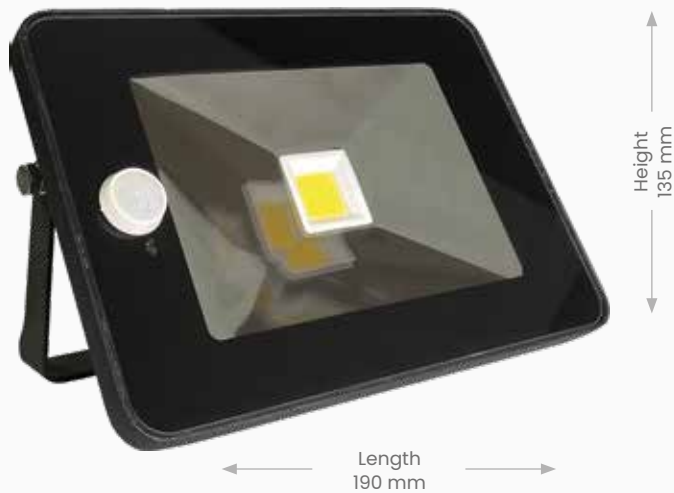

LARGE

OPTIONS

CODE	FLOOD20WPIR	FLOOD30WPIR	FLOODREMOTE
COLOUR	Black	Black	Black
KELVINS	4000K	4000K	-
LUMENS	2000lm	3000lm	-
SIZE	Medium	Large	-
WATTS	20W	30W	-

* 1 x Remote Control comes with each floodlight bought