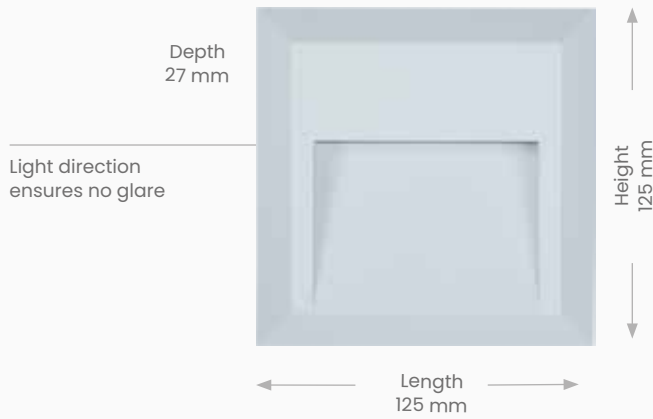

WARRANTY

DUAL FASCIA

IP RATING

DOUBLE INSULATED

MORE INFO

S Step Lights

Sheathe Surface

APPLICATION
Commercial / Residential
Exterior / Interior

BEAM ANGLE 120°

COLOUR TEMP Fixed colour and Tri-colour switchable, refer kelvins below

DIMMABLE No

DRIVER Integral

IK RATING 09

IP RATING 65

MATERIAL UV resistant ABS, polycarbonate (suitable for coastal conditions)

L70 30,000hrs

MOUNT Surface

OPERATING TEMP -25° C to 50° C

TECH Integrated LED

VOLTAGE 230V

WARRANTY 3 years

Includes both white and black cover in each box

SMALL