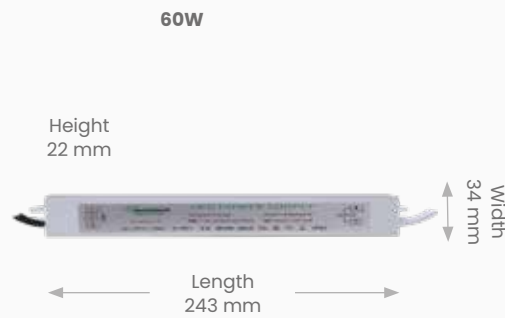

IP RATING

WARRANTY

MORE INFO

C Components

Driver Constant Voltage 24V DC

IP RATING 66

VOLTAGE 24V DC
constant voltage

WARRANTY 2 years

OPTIONS

CODE	LED7W24	LED12W24V	LED30W24	LED60W24
INFORMATION	200mm Double-insulated 230V cables, 200mm Secondary 24V cables	1.5m 230V input cable with 3-pin plug	2.0m 230V cable with 3-pin plug, 1.0m 24V cable	2.0m 230V cable with 3-pin plug, 1.0m 24V cable
TYPE	7W	12W	30W	60W
WATTS	7.5W Max	12W Max	30W Max	60W Max