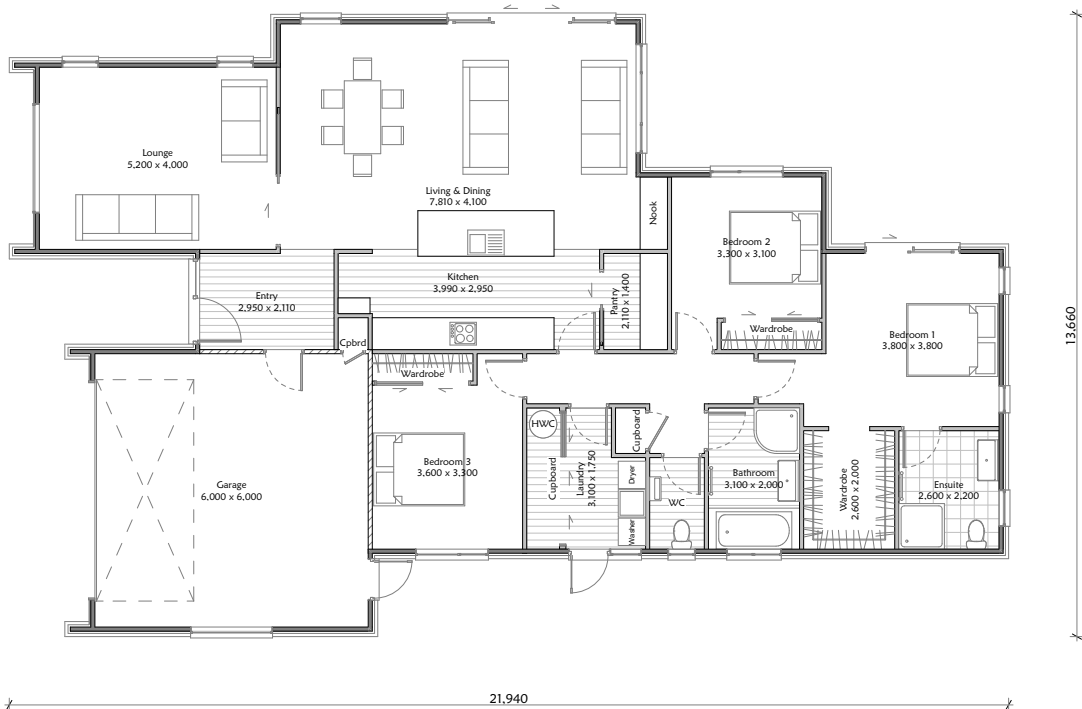

TE WHARIKI

- One Storey
- 216m² House
- 3 Bedrooms
- 2+ Bathrooms
- 2 Garage Spaces