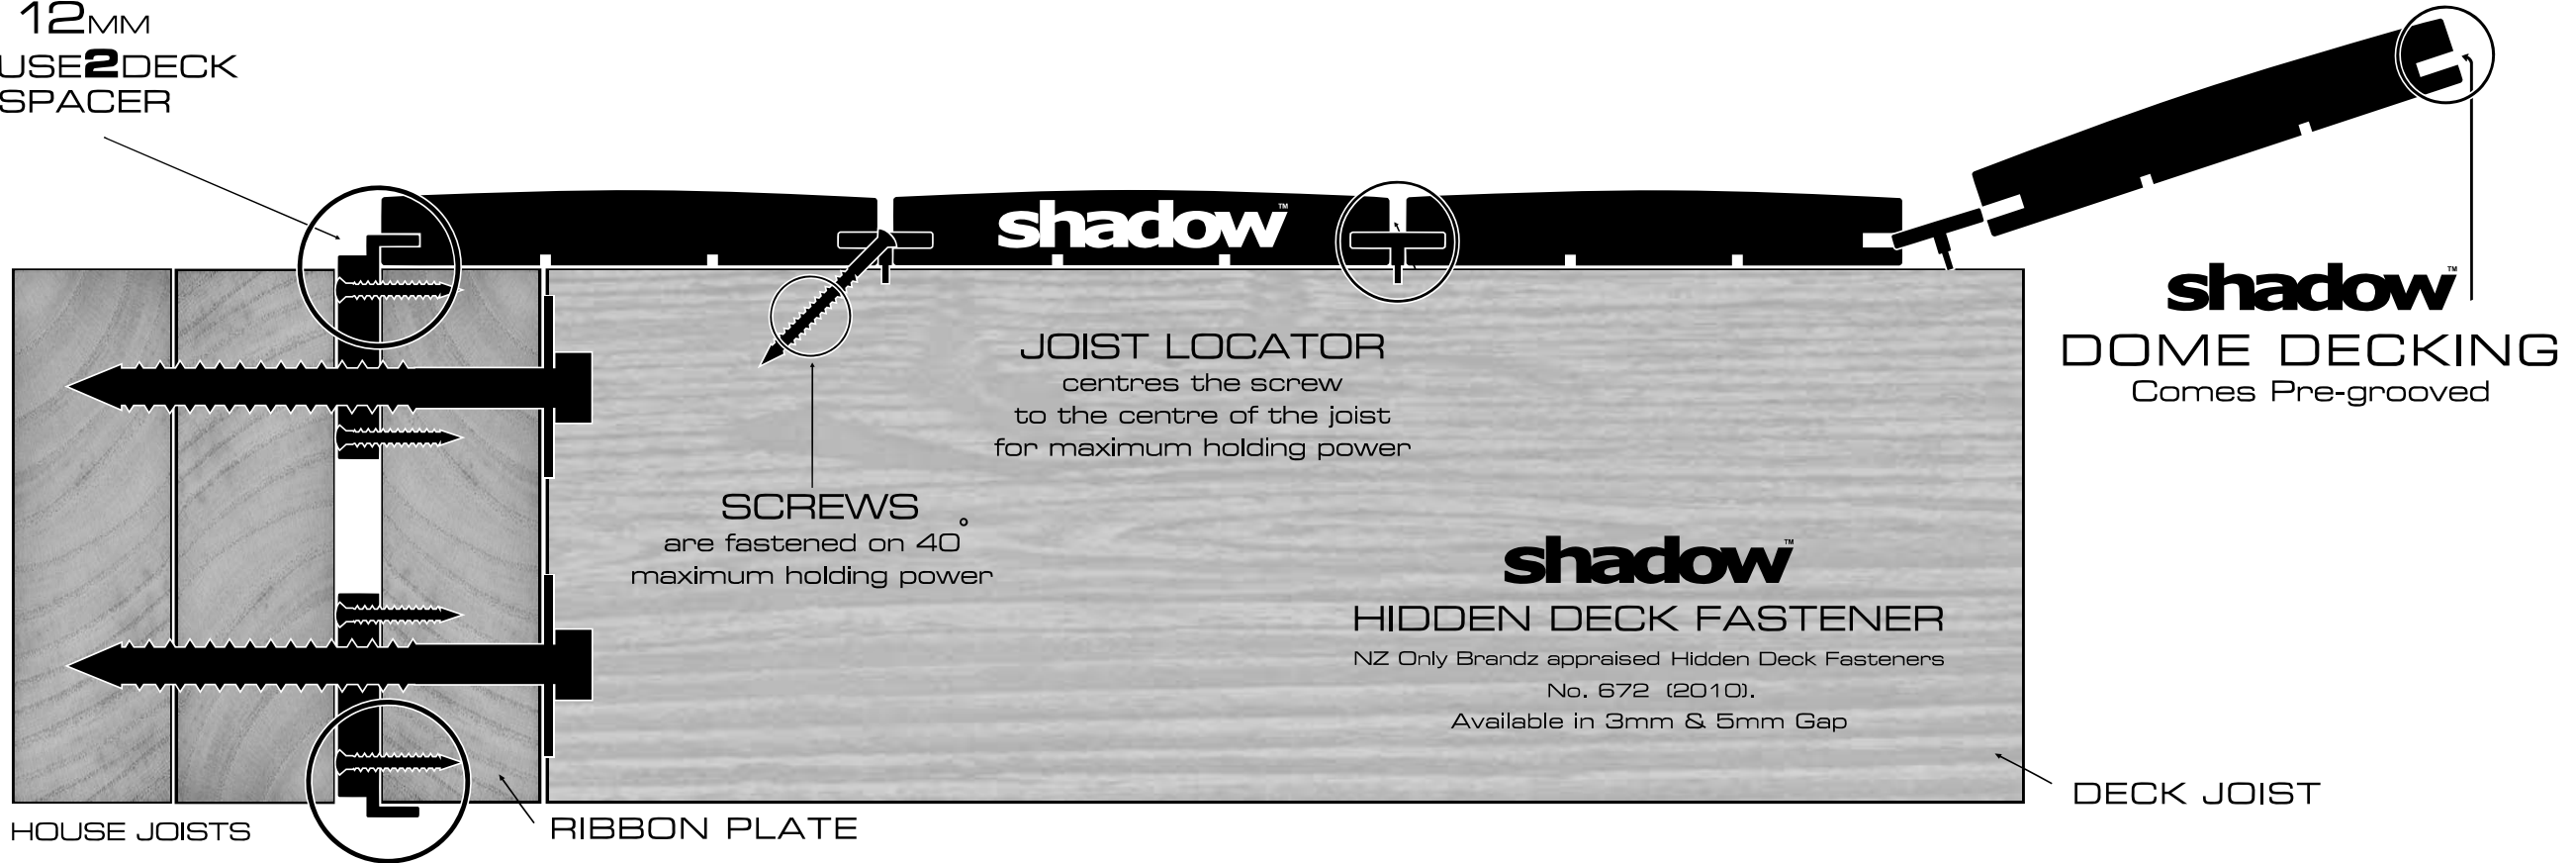

# shadow™ DECK INSTALLATION GUIDE

**shadow™**  
12MM  
HOUSE DECK  
SPACER

**shadow™**

**JOIST LOCATOR**  
centres the screw  
to the centre of the joist  
for maximum holding power

**SCREWS**  
are fastened on 40°  
maximum holding power

**shadow™**  
**HIDDEN DECK FASTENER**  
NZ Only Brandz appraised Hidden Deck Fasteners  
No. 672 (2010).  
Available in 3mm & 5mm Gap

**shadow™**  
**DOME DECKING**  
Comes Pre-grooved

HOUSE JOISTS

RIBBON PLATE